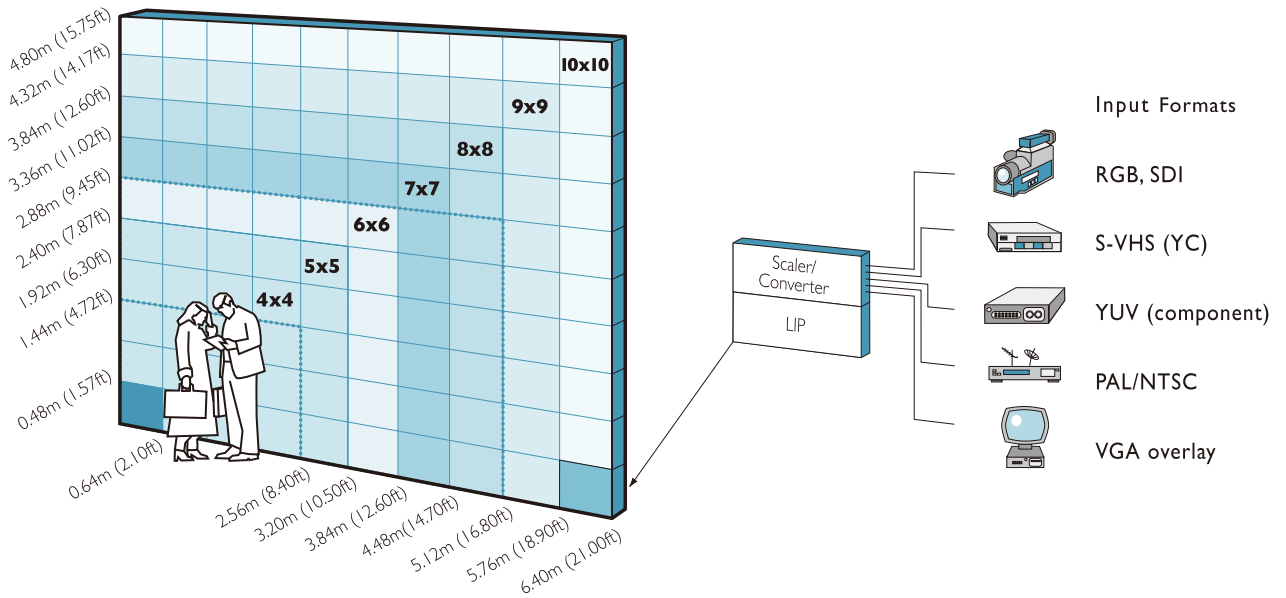

control rooms

The R6-III is the perfect product for use at small-scale rental, indoor location with close viewing distance. Featuring a fine 6mm pixel pitch, high brightness output, 14 bit processing technology and M4 uniformity control, the ultra high resolution R6-III delivers stunning images. The R6-III, packed in a sleek, lightweight casing, offers a modular display that allows the build up of almost any display size that caters to your requirement.

create impact

R6-III indoor LED panel

configurations

quick reference guide

R6-III

brightness	3000 nits
viewing angle horizontal	140° (50% brightness)
viewing angle vertical	115° (50% brightness)
contrast ratio (typical)	1,000:1
pixel pitch	6 mm
pixel density	22,500 per m ²
pixel configuration	SMD 1,1,1
colours	4.4 trillion
digital processing	14 bit

Standard 4:3 Aspect Ratio (16:9 aspect also available)							Panel	Average power consumption*		
R6-III panel	panel total	Size (m ²)	Size (ft ²)	Dimensions w x h (m)		Pixel resolution w x h	Total weight kg (lb)	Total (watts)	I Phase (amps)	I Phase (amps)
				w x h (m)	w x h (ft)			Europe (240 volts)	US (110 volts)	
1	1	0.31	3.31	0.64 x 0.48	2.10 x 1.57	96 x 72	31(68.2)	201	0.8	1.8
4 x 4	16	4.92	52.91	2.56 x 1.92	8.40 x 6.30	384 x 288	496(1091.2)	3216	13.4	29.2
5 x 5	25	7.68	82.67	3.20 x 2.40	10.50 x 7.87	480 x 360	775(1705)	5025	20.9	45.7
6 x 6	36	11.06	119.04	3.84 x 2.88	12.60 x 9.45	576 x 432	1116(2455.2)	7236	30.2	65.8
7 x 7	49	15.05	162.03	4.48 x 3.36	14.70 x 11.02	672 x 504	1519(3341.8)	9849	41.0	89.5
8 x 8	64	19.66	211.63	5.12 x 3.84	16.80 x 12.60	768 x 576	1984(4364.8)	12864	53.6	117.0
9 x 9	81	24.88	267.84	5.76 x 4.32	18.90 x 14.17	864 x 648	2511(5524.2)	16281	67.8	148.0
10 x 10	100	30.72	330.67	6.40 x 4.80	21.00 x 15.75	960 x 720	3100(6820)	20100	83.8	182.7