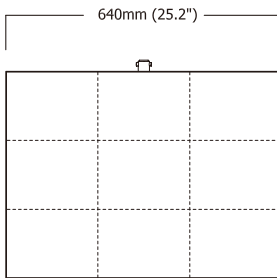

create impact

R6-III indoor LED panel

configurations

quick reference guide

R6-III

brightness	3000 nits
viewing angle horizontal	140° (50% brightness)
viewing angle vertical	115° (50% brightness)
contrast ratio (typical)	1,000:1
pixel pitch	6 mm
pixel density	22,500 per m ²
pixel configuration	SMD 1,1,1
colours	4.4 trillion
digital processing	14 bit

Standard 4:3 Aspect Ratio (16:9 aspect also available)							Panel	Average power consumption*		
R6-III panel	panel total	Size (m ²)	Size (ft ²)	Dimensions w x h (m)		Pixel resolution w x h	Total weight kg (lb)	Total (watts)	I Phase (amps)	I Phase (amps)
				w x h (m)	w x h (ft)			Europe (240 volts)	US (110 volts)	
1	1	0.31	3.31	0.64 x 0.48	2.10 x 1.57	96 x 72	31(68.2)	201	0.8	1.8
4 x 4	16	4.92	52.91	2.56 x 1.92	8.40 x 6.30	384 x 288	496(1091.2)	3216	13.4	29.2
5 x 5	25	7.68	82.67	3.20 x 2.40	10.50 x 7.87	480 x 360	775(1705)	5025	20.9	45.7
6 x 6	36	11.06	119.04	3.84 x 2.88	12.60 x 9.45	576 x 432	1116(2455.2)	7236	30.2	65.8
7 x 7	49	15.05	162.03	4.48 x 3.36	14.70 x 11.02	672 x 504	1519(3341.8)	9849	41.0	89.5
8 x 8	64	19.66	211.63	5.12 x 3.84	16.80 x 12.60	768 x 576	1984(4364.8)	12864	53.6	117.0
9 x 9	81	24.88	267.84	5.76 x 4.32	18.90 x 14.17	864 x 648	2511(5524.2)	16281	67.8	148.0
10 x 10	100	30.72	330.67	6.40 x 4.80	21.00 x 15.75	960 x 720	3100(6820)	20100	83.8	182.7