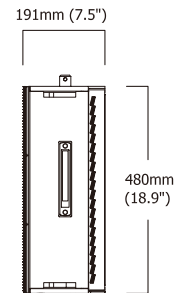

create impact

R6-III indoor LED panel

configurations

quick reference guide

R6-III

brightness	3000 nits
viewing angle horizontal	140° (50% brightness)
viewing angle vertical	115° (50% brightness)
contrast ratio (typical)	1,000:1
pixel pitch	6 mm
pixel density	22,500 per m ²
pixel configuration	SMD 1,1,1
colours	4.4 trillion
digital processing	14 bit

Standard 4:3 Aspect Ratio (16:9 aspect also available)							Panel	Average power consumption*		
R6-III panel	panel total	Size (m ²)	Size (ft ²)	Dimensions w x h (m)		Pixel resolution w x h	Total weight kg (lb)	Total (watts)	I Phase (amps)	I Phase (amps)
				w x h (m)	w x h (ft)			Europe (240 volts)	US (110 volts)	
1	1	0.31	3.31	0.64 x 0.48	2.10 x 1.57	96 x 72	31(68.2)	201	0.8	1.8
4 x 4	16	4.92	52.91	2.56 x 1.92	8.40 x 6.30	384 x 288	496(1091.2)	3216	13.4	29.2
5 x 5	25	7.68	82.67	3.20 x 2.40	10.50 x 7.87	480 x 360	775(1705)	5025	20.9	45.7
6 x 6	36	11.06	119.04	3.84 x 2.88	12.60 x 9.45	576 x 432	1116(2455.2)	7236	30.2	65.8
7 x 7	49	15.05	162.03	4.48 x 3.36	14.70 x 11.02	672 x 504	1519(3341.8)	9849	41.0	89.5
8 x 8	64	19.66	211.63	5.12 x 3.84	16.80 x 12.60	768 x 576	1984(4364.8)	12864	53.6	117.0
9 x 9	81	24.88	267.84	5.76 x 4.32	18.90 x 14.17	864 x 648	2511(5524.2)	16281	67.8	148.0
10 x 10	100	30.72	330.67	6.40 x 4.80	21.00 x 15.75	960 x 720	3100(6820)	20100	83.8	182.7