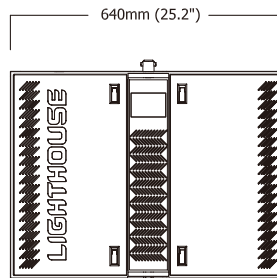

create impact

R6-III indoor LED panel

configurations

quick reference guide

R6-III

brightness	3000 nits
viewing angle horizontal	140° (50% brightness)
viewing angle vertical	115° (50% brightness)
contrast ratio (typical)	1,000:1
pixel pitch	6 mm
pixel density	22,500 per m ²
pixel configuration	SMD 1,1,1
colours	4.4 trillion
digital processing	14 bit

Standard 4:3 Aspect Ratio (16:9 aspect also available)							Panel	Average power consumption*		
R6-III panel	panel total	Size (m ²)	Size (ft ²)	Dimensions w x h (m)		Pixel resolution w x h	Total weight kg (lb)	Total (watts)	I Phase (amps)	I Phase (amps)
				w x h (m)	w x h (ft)			Europe (240 volts)	US (110 volts)	
1	1	0.31	3.31	0.64 x 0.48	2.10 x 1.57	96 x 72	31(68.2)	201	0.8	1.8
4 x 4	16	4.92	52.91	2.56 x 1.92	8.40 x 6.30	384 x 288	496(1091.2)	3216	13.4	29.2
5 x 5	25	7.68	82.67	3.20 x 2.40	10.50 x 7.87	480 x 360	775(1705)	5025	20.9	45.7
6 x 6	36	11.06	119.04	3.84 x 2.88	12.60 x 9.45	576 x 432	1116(2455.2)	7236	30.2	65.8
7 x 7	49	15.05	162.03	4.48 x 3.36	14.70 x 11.02	672 x 504	1519(3341.8)	9849	41.0	89.5
8 x 8	64	19.66	211.63	5.12 x 3.84	16.80 x 12.60	768 x 576	1984(4364.8)	12864	53.6	117.0
9 x 9	81	24.88	267.84	5.76 x 4.32	18.90 x 14.17	864 x 648	2511(5524.2)	16281	67.8	148.0
10 x 10	100	30.72	330.67	6.40 x 4.80	21.00 x 15.75	960 x 720	3100(6820)	20100	83.8	182.7